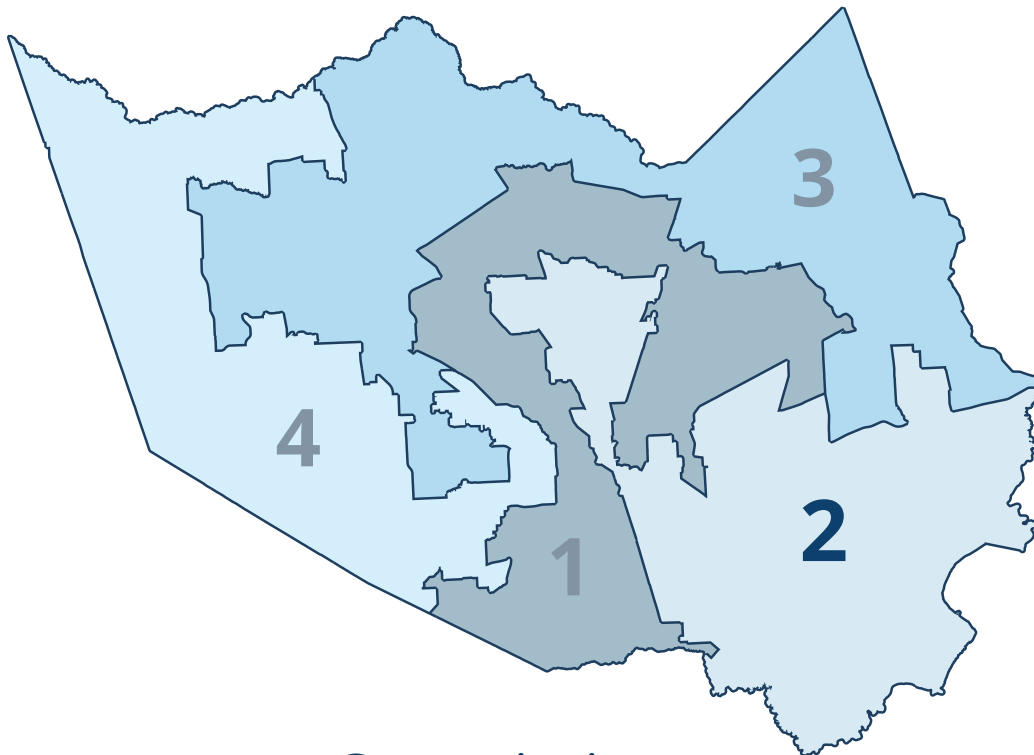

543,189
Total
Employees

\$63,500
County
Average
Annual Wage

14,599
Engineers &
Architects

18,267
Healthcare
Practitioners

Industry

Employment by Industry

Employment by Growth

HARRIS COUNTY PRECINCT