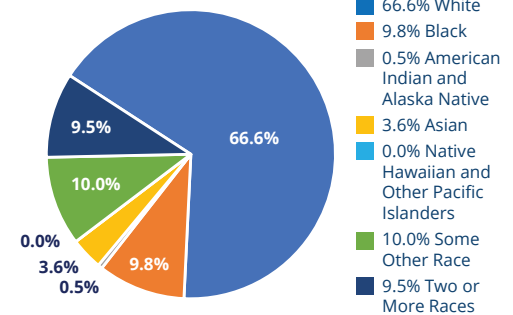

Population

28.0%
Foreign
Born

32.9 Years
Median Age

Race & Ethnicity

65.5% Hispanic or Latino
(of any race)

Education

71.6%
High School Graduate or Higher
16.1%
Bachelor's Degree or Higher

Labor Force