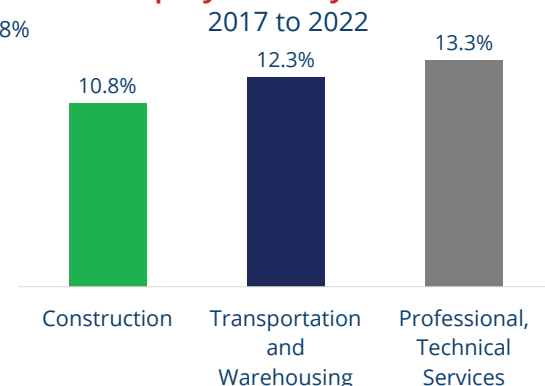

543,189
Total
Employees

\$63,500
County
Average
Annual Wage

14,599
Engineers &
Architects

18,267
Healthcare
Practitioners

Industry

Employment by Industry

Employment by Growth

HARRIS COUNTY PRECINCT