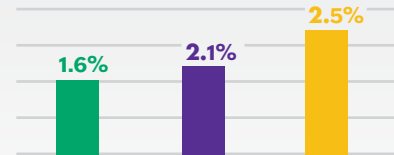

23 FORTUNE 500

Headquarters in Harris County

308,660

Employees

in Health Care and Social Assistance Industry Sector

Annual Growth

for the past decade

- Financial activities
- Professional and business services
- Education and health services