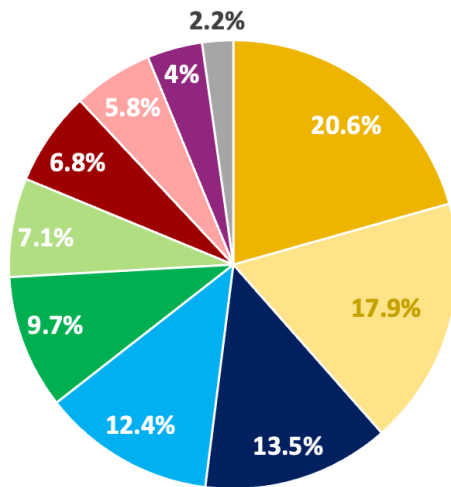

16.9% Two or more races

7.4% Asian

1.2% American Indian & Alaska Native

0.1% Native Hawaiian & Other Pacific Islander

ETHNICITY

Hispanic/Latino White

White (Non-Hispanic/Latino)

Other (Non-Hispanic/Latino)

In Thousands
Total Personal Income

125,343

Total Businesses

35,204

Non-Commercial Building Permits

2021 Annual Labor Force

2,261,988

Employees

\$76,845

Average Annual Wage

73,940 ENGINEERS & ARCHITECTS

call Harris County home

Industry Sectors

- Trade, Transportation, and Utilities
- Professional and Business Services
- Education and Health Services
- Public (Federal, State, and Local)
- Leisure and Hospitality
- Manufacturing
- Construction
- Financial Activities
- Other Industries
- Natural Resources and Mining

The highest concentration of interrelated industry sectors in Harris County comprise the Natural Resources and Mining super industry sector at over **1.83x** the national average, employing **50,627** workers with an average wage of **\$195,475**.