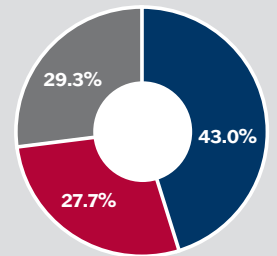

68%

Population Growth
Since 1990

33.7

Median Age

RACE

36.4% White

19.2% Black or African American

18.9% Some other race

16.9% Two or more races

7.4% Asian

1.2% American Indian & Alaska Native

0.1% Native Hawaiian & Other Pacific Islander

ETHNICITY

Hispanic/Latino White

White (Non-Hispanic/Latino)

Other (Non-Hispanic/Latino)