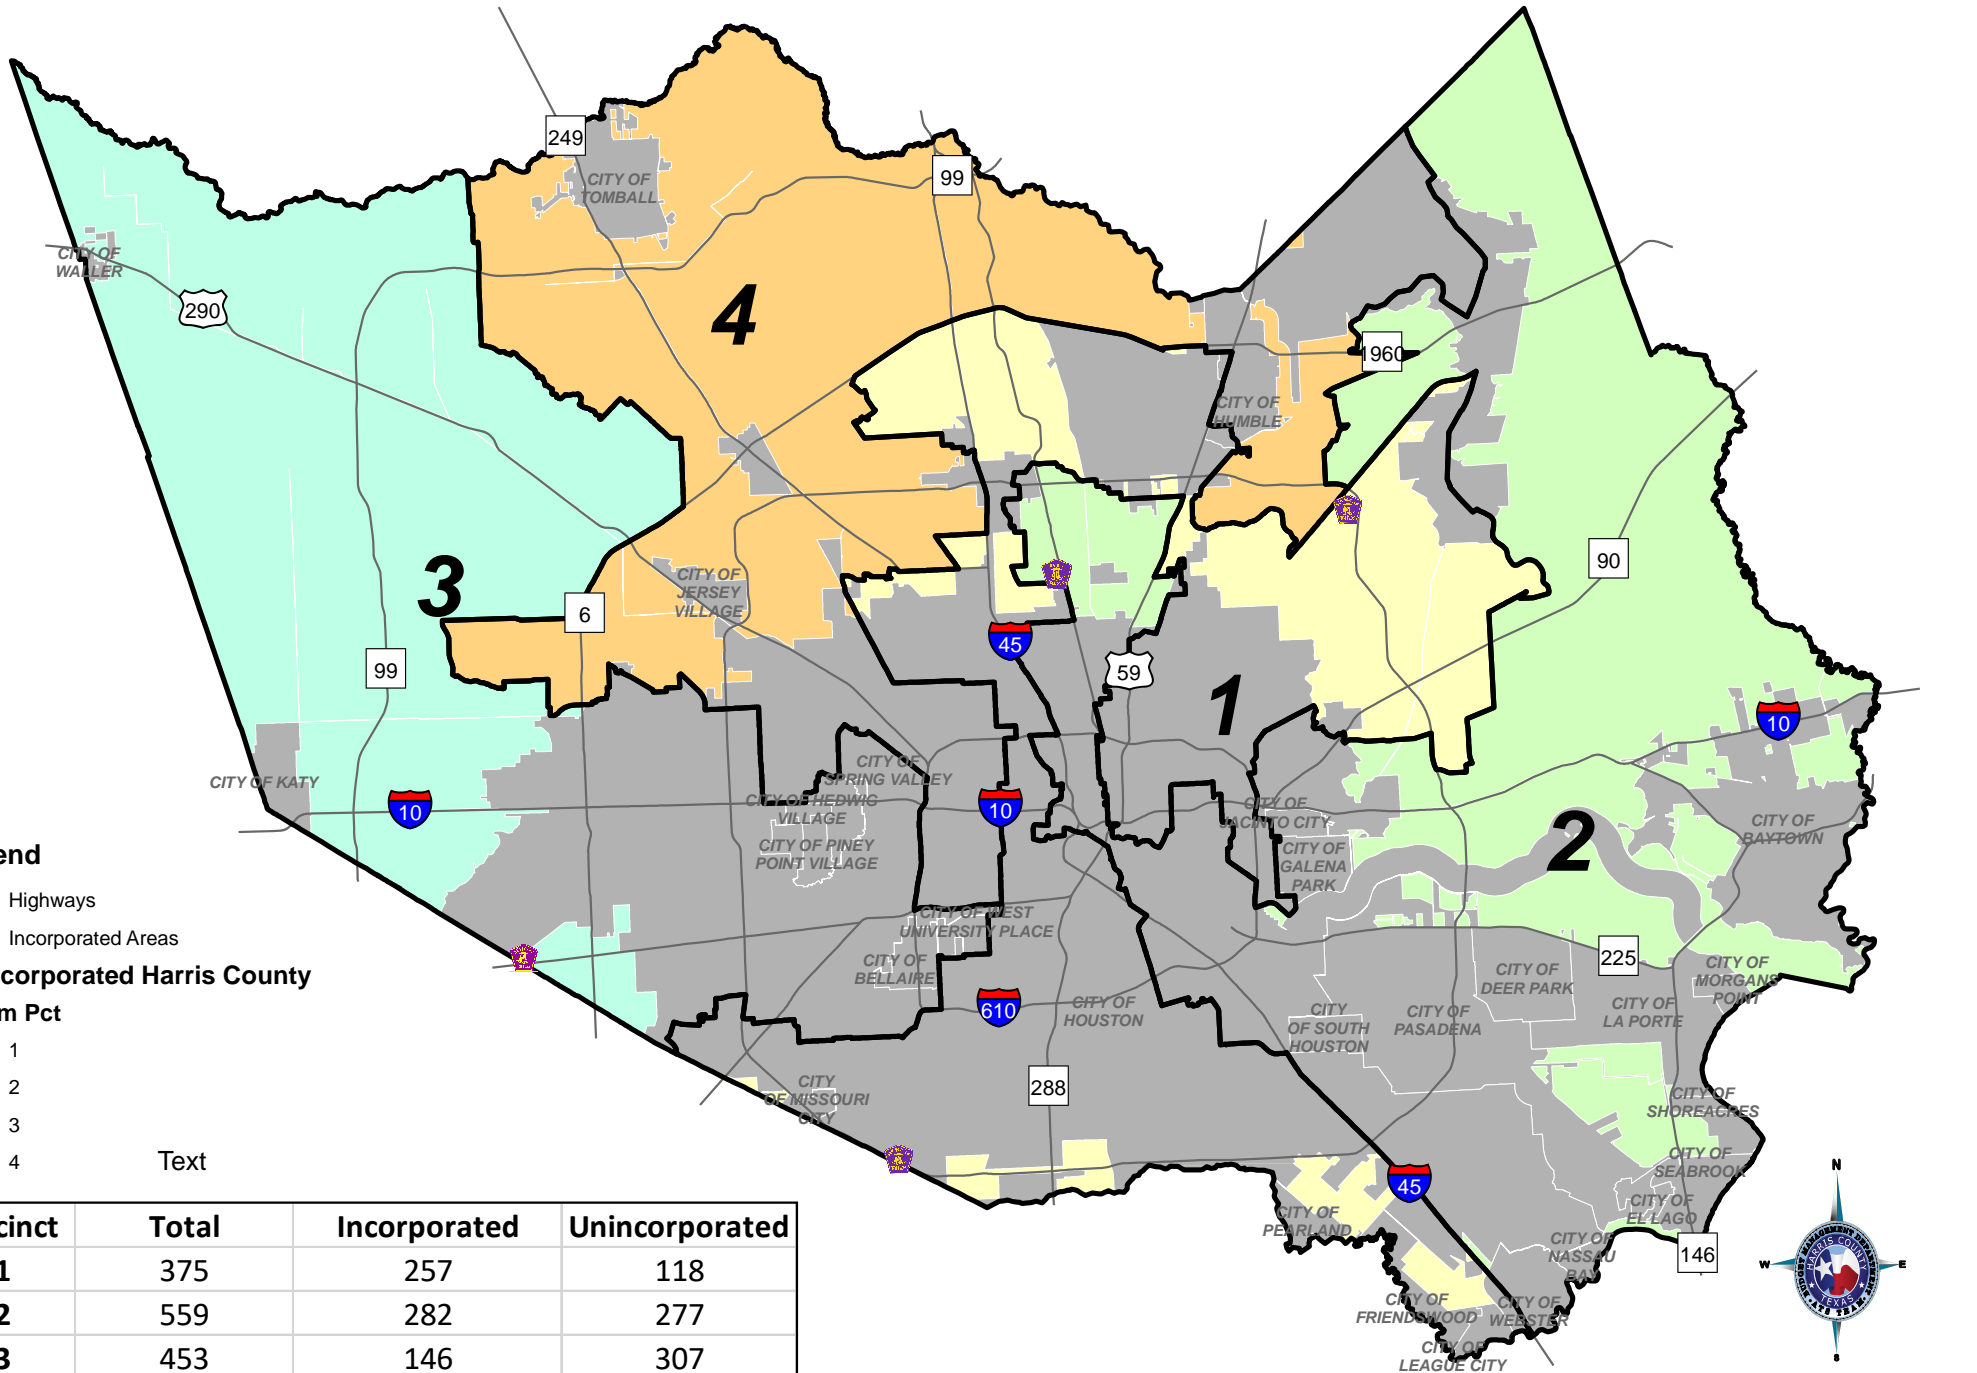

UNINCORPORATED AREAS IN HARRIS COUNTY BY COMMISSIONER PRECINCT

Legend

- Highways
- Incorporated Areas

Unincorporated Harris County

Comm Pct

- 1
- 2
- 3
- 4

Text

Precinct	Total	Incorporated	Unincorporated
1	375	257	118
2	559	282	277
3	453	146	307
4	390	111	279
	1,777	796	981