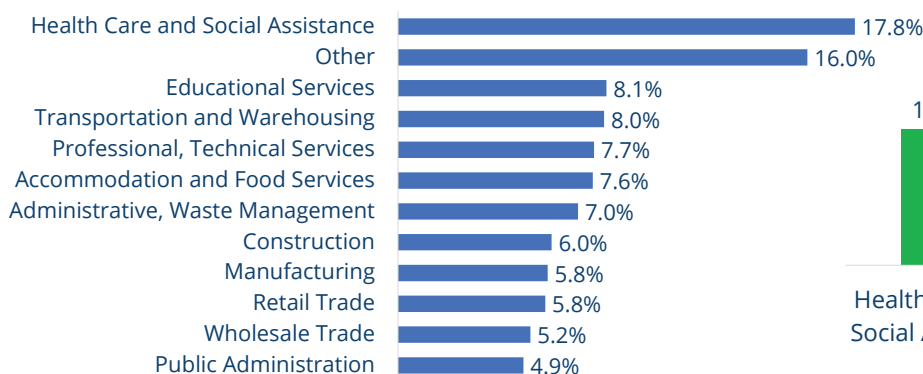

Industry

Employment by Industry