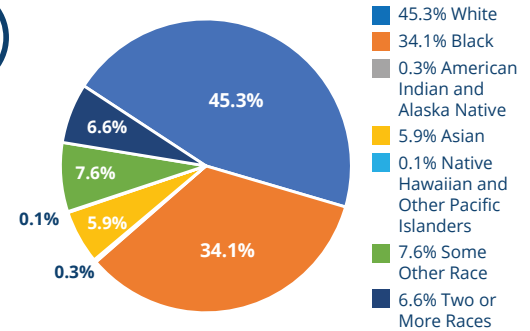

## Population

**22.4%**  
Foreign  
Born

**33.6 Years**  
Median Age

## Race & Ethnicity

**36.9% Hispanic or Latino**  
(of any race)