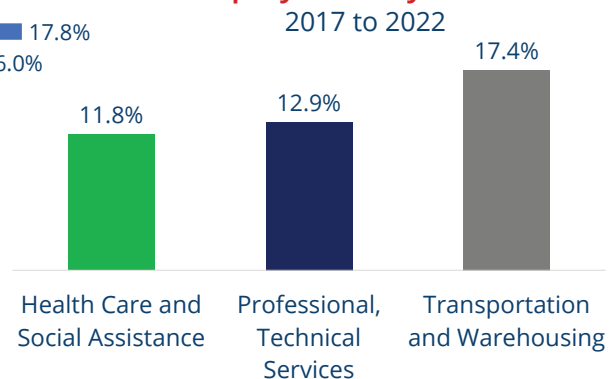

Employment by Growth