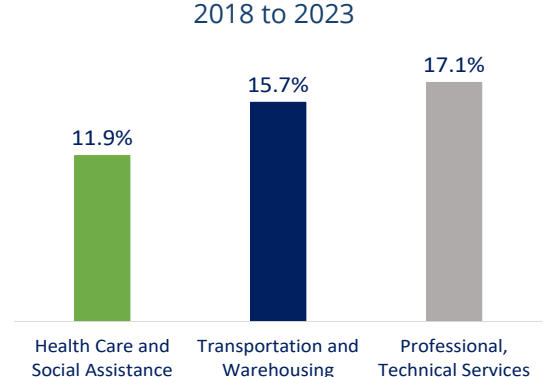

Employment by Growth 2018 to 2023