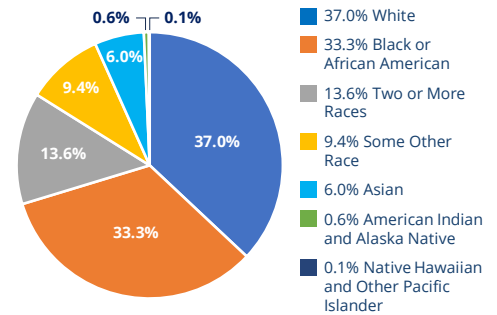

## Population

**1.2 Million**  
Total Population

**22.5%**  
Foreign  
Born

**34.1 Years**  
Median Age

## Race & Ethnicity

**37.9% Hispanic or Latino**  
(of any race)