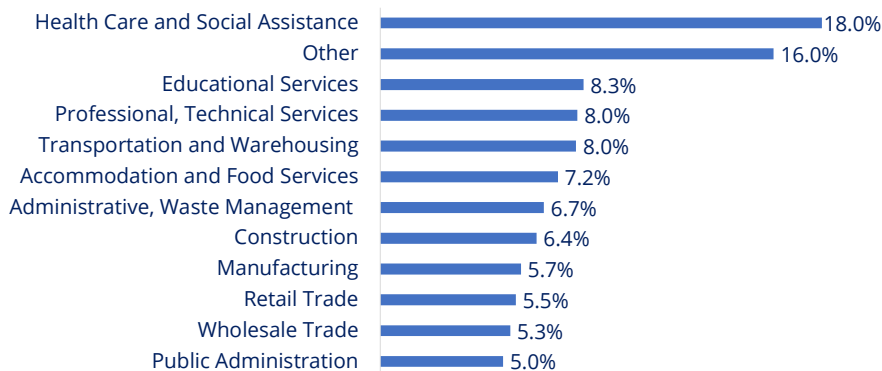

Industry

Employment by Industry