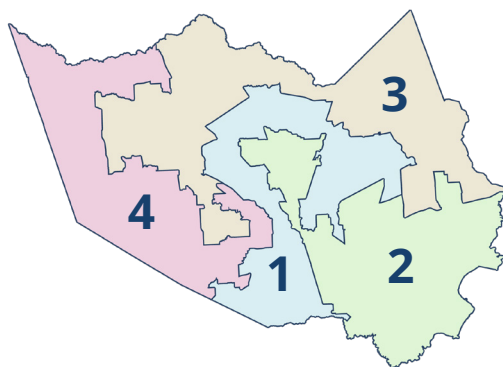

AT A GLANCE PRECINCT 2

Commissioner
Adrian Garcia

451 square miles including
6,641 acres of greenspace

Home to: NASA,
the Houston Spaceport,
the Ship Channel, and
Hobby Airport

Geography

Harris County Commissioner Precincts

Population

1.2 Million
Total Population

27.5%
Foreign Born

33.8 Years
Median Age

Race & Ethnicity

65.3% Hispanic or Latino
(of any race)

Education

72.9%