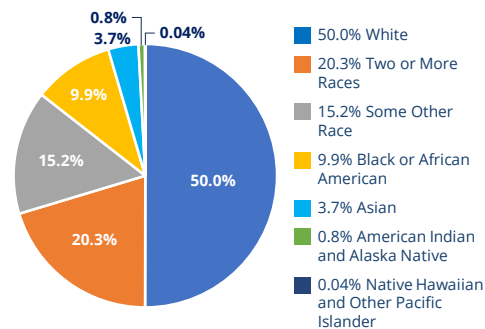

Population

1.2 Million
Total Population

27.5%
Foreign Born

33.8 Years
Median Age

Race & Ethnicity

65.3% Hispanic or Latino
(of any race)

Education

72.9%

High School Graduate or Higher

17.1%

Bachelor's Degree or Higher

Labor Force

550,211

Total
Employees

\$66,600

County Average
Annual Wage