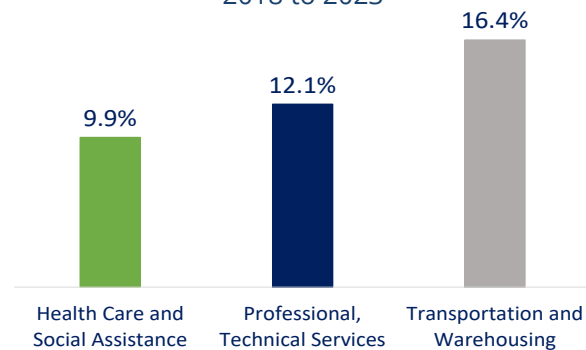

High School Graduate or Higher

17.1%

Bachelor's Degree or Higher

Labor Force

550,211

Total
Employees

\$66,600

County Average
Annual Wage

14,126

Engineers &
Architects

19,611

Healthcare
Practitioners

Industry

Employment by Industry

Employment by Growth

2018 to 2023