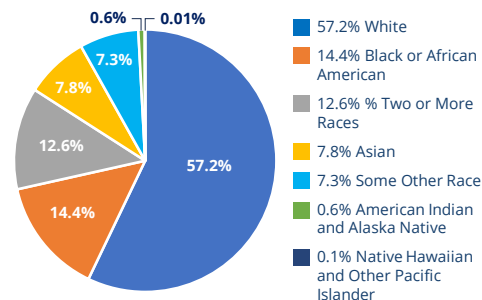

Geography

Harris County Commissioner Precincts

Population

1.2 Million
Total Population

18.3%
Foreign Born

36.8 Years
Median Age

Race & Ethnicity

29.6% Hispanic or Latino
(of any race)

Education

92.2%
High School Graduate or Higher
43.4%
Bachelor's Degree or Higher

Labor Force

512,541
Total Employees

\$66,600
County Average Annual Wage

10,297
Engineers & Architects

25,153
Healthcare Practitioners