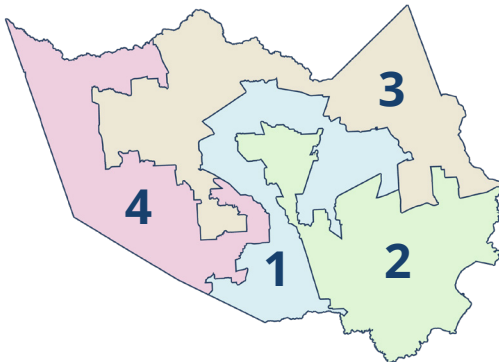

AT A GLANCE

PRECINCT 4

Commissioner
Lesley Briones

406 square miles including
34,101 acres of greenspace

Home to: the Energy
Corridor and Texas' largest
shopping mall: The Galleria

Geography

Harris County Commissioner Precincts

Population

1.2 Million
Total Population

36.7%
Foreign
Born

34.4 Years
Median Age

Race & Ethnicity

- 39.8% White
- 18.1% Black or African American
- 16.1% Some Other Race
- 14.4% Two or More Races
- 10.9% Asian
- 0.7% American Indian and Alaska Native
- 0.1% Native Hawaiian and Other Pacific Islander