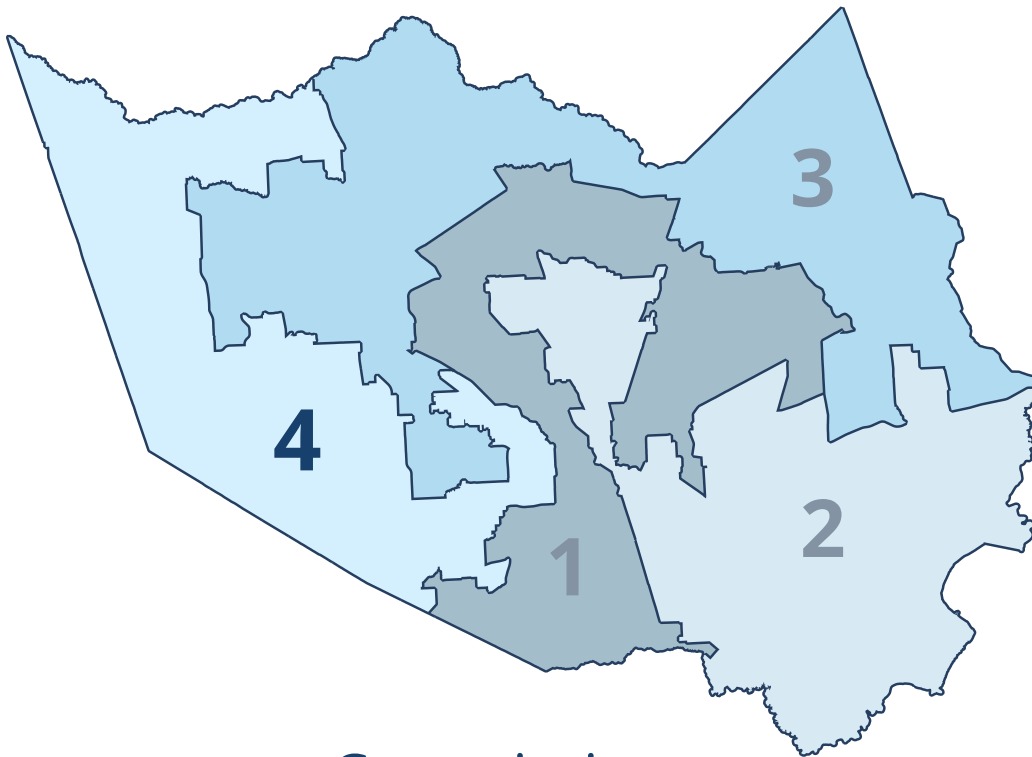

HARRIS COUNTY PRECINCT

Commissioner
Lesley Briones