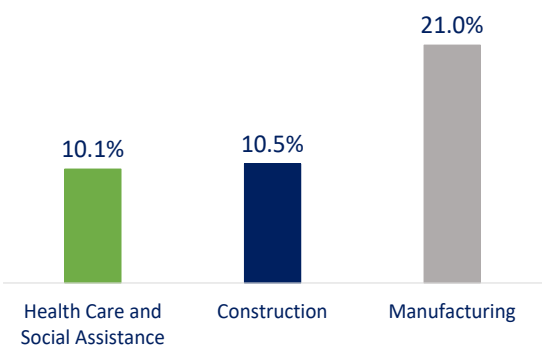

\$66,600
County Average
Annual Wage

20,316
Engineers &
Architects

29,065
Healthcare
Practitioners

Industry

Employment by Industry

Employment by Growth

2018 to 2023

HARRIS COUNTY PRECINCT