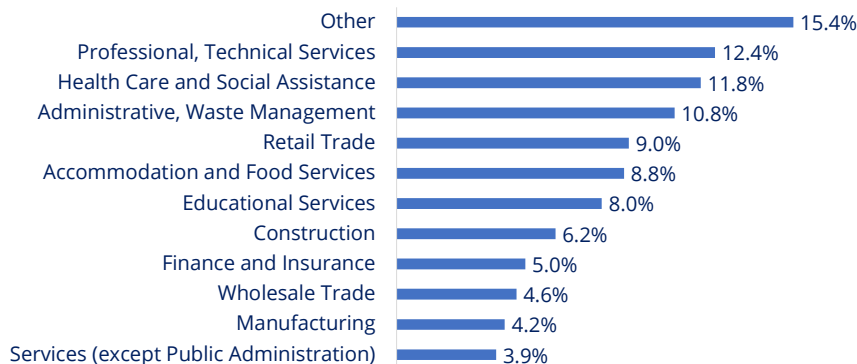

\$66,600
County Average
Annual Wage

20,316
Engineers &
Architects

29,065
Healthcare
Practitioners

Industry

Employment by Industry

Employment by Growth

2018 to 2023

HARRIS COUNTY PRECINCT