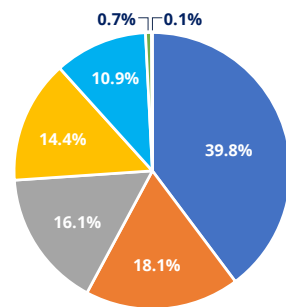

Population

1.2 Million
Total Population

36.7%
Foreign
Born

34.4 Years
Median Age

Race & Ethnicity

- 39.8% White
- 18.1% Black or African American
- 16.1% Some Other Race
- 14.4% Two or More Races
- 10.9% Asian
- 0.7% American Indian and Alaska Native
- 0.1% Native Hawaiian and Other Pacific Islander

42.6% Hispanic or Latino
(of any race)

Education

82.0%

High School Graduate or Higher

37.1%

Bachelor's Degree or Higher

Labor Force

716,137
Total
Employees